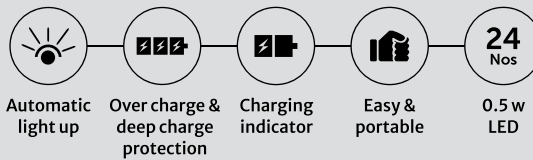

LED LAMP

HOME UTILITIES

GLEAM

SKU Code: 12332
₹1395

EGNITE

SKU Code: 12333
₹1395

EQUINO

SKU Code: 12424
₹1395

THEIA

SKU Code: 12423
₹2145

ILLUME

SKU Code: 12137
₹2245

SHINE

SKU Code: 14188
₹545