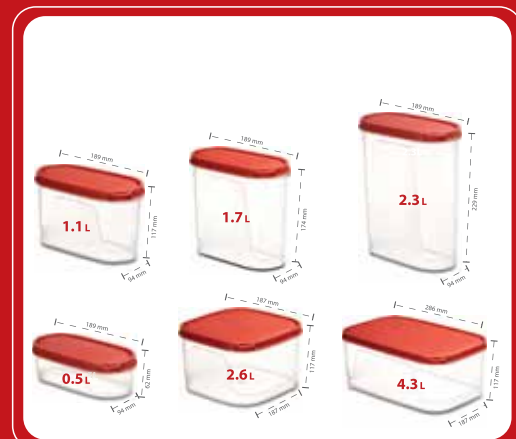

All SKUs are also available in