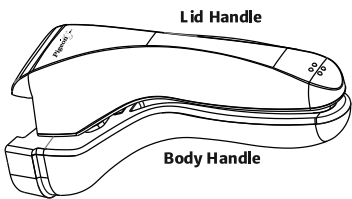

**SAFETY VALVE**  
SKU Code: 12402  
₹20

**WEIGHT VALVE**  
SKU Code: 12398  
₹95

**3 LITRE STELLA HANDLE  
JUNIOR**  
SKU Code: 14703  
₹135

**3 LITRE HANDLE  
JUNIOR**  
SKU Code: 14701  
₹135

**5 LITRE HANDLE  
SENIOR**  
SKU Code: 14702  
₹155