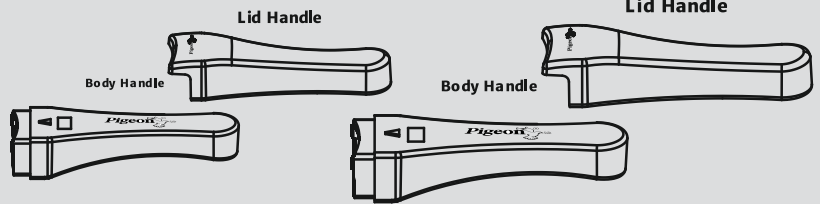

**SAFETY VALVE**  
SKU Code: 12402  
₹20

**WEIGHT VALVE**  
SKU Code: 12398  
₹95

**3 LITRE STELLA HANDLE  
JUNIOR**  
SKU Code: 14703  
₹135

**3 LITRE HANDLE  
JUNIOR**  
SKU Code: 14701  
₹135

**5 LITRE HANDLE  
SENIOR**  
SKU Code: 14702  
₹155