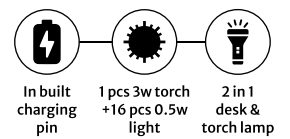

HALO

SKU Code: 14714
₹995

BUBBLE

SKU Code: 14718
₹1195

PIXO

SKU Code: 14716
₹1095

T-BLAZE

SKU Code: 14717
₹1295

LED LAMP

VEGA - 2 IN 1 DESK & TORCH LAMP

SKU Code: 12697
₹545

LUMINO

SKU Code: 12136
₹895

HELIOS

SKU Code: 12425
₹1345