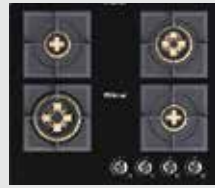

GFB4

No. Of Burners : 4
Size (cm): 60 x 52 x 13
Cutting size (cm): 55.5 x 47.5
MRP: ₹34,990/-